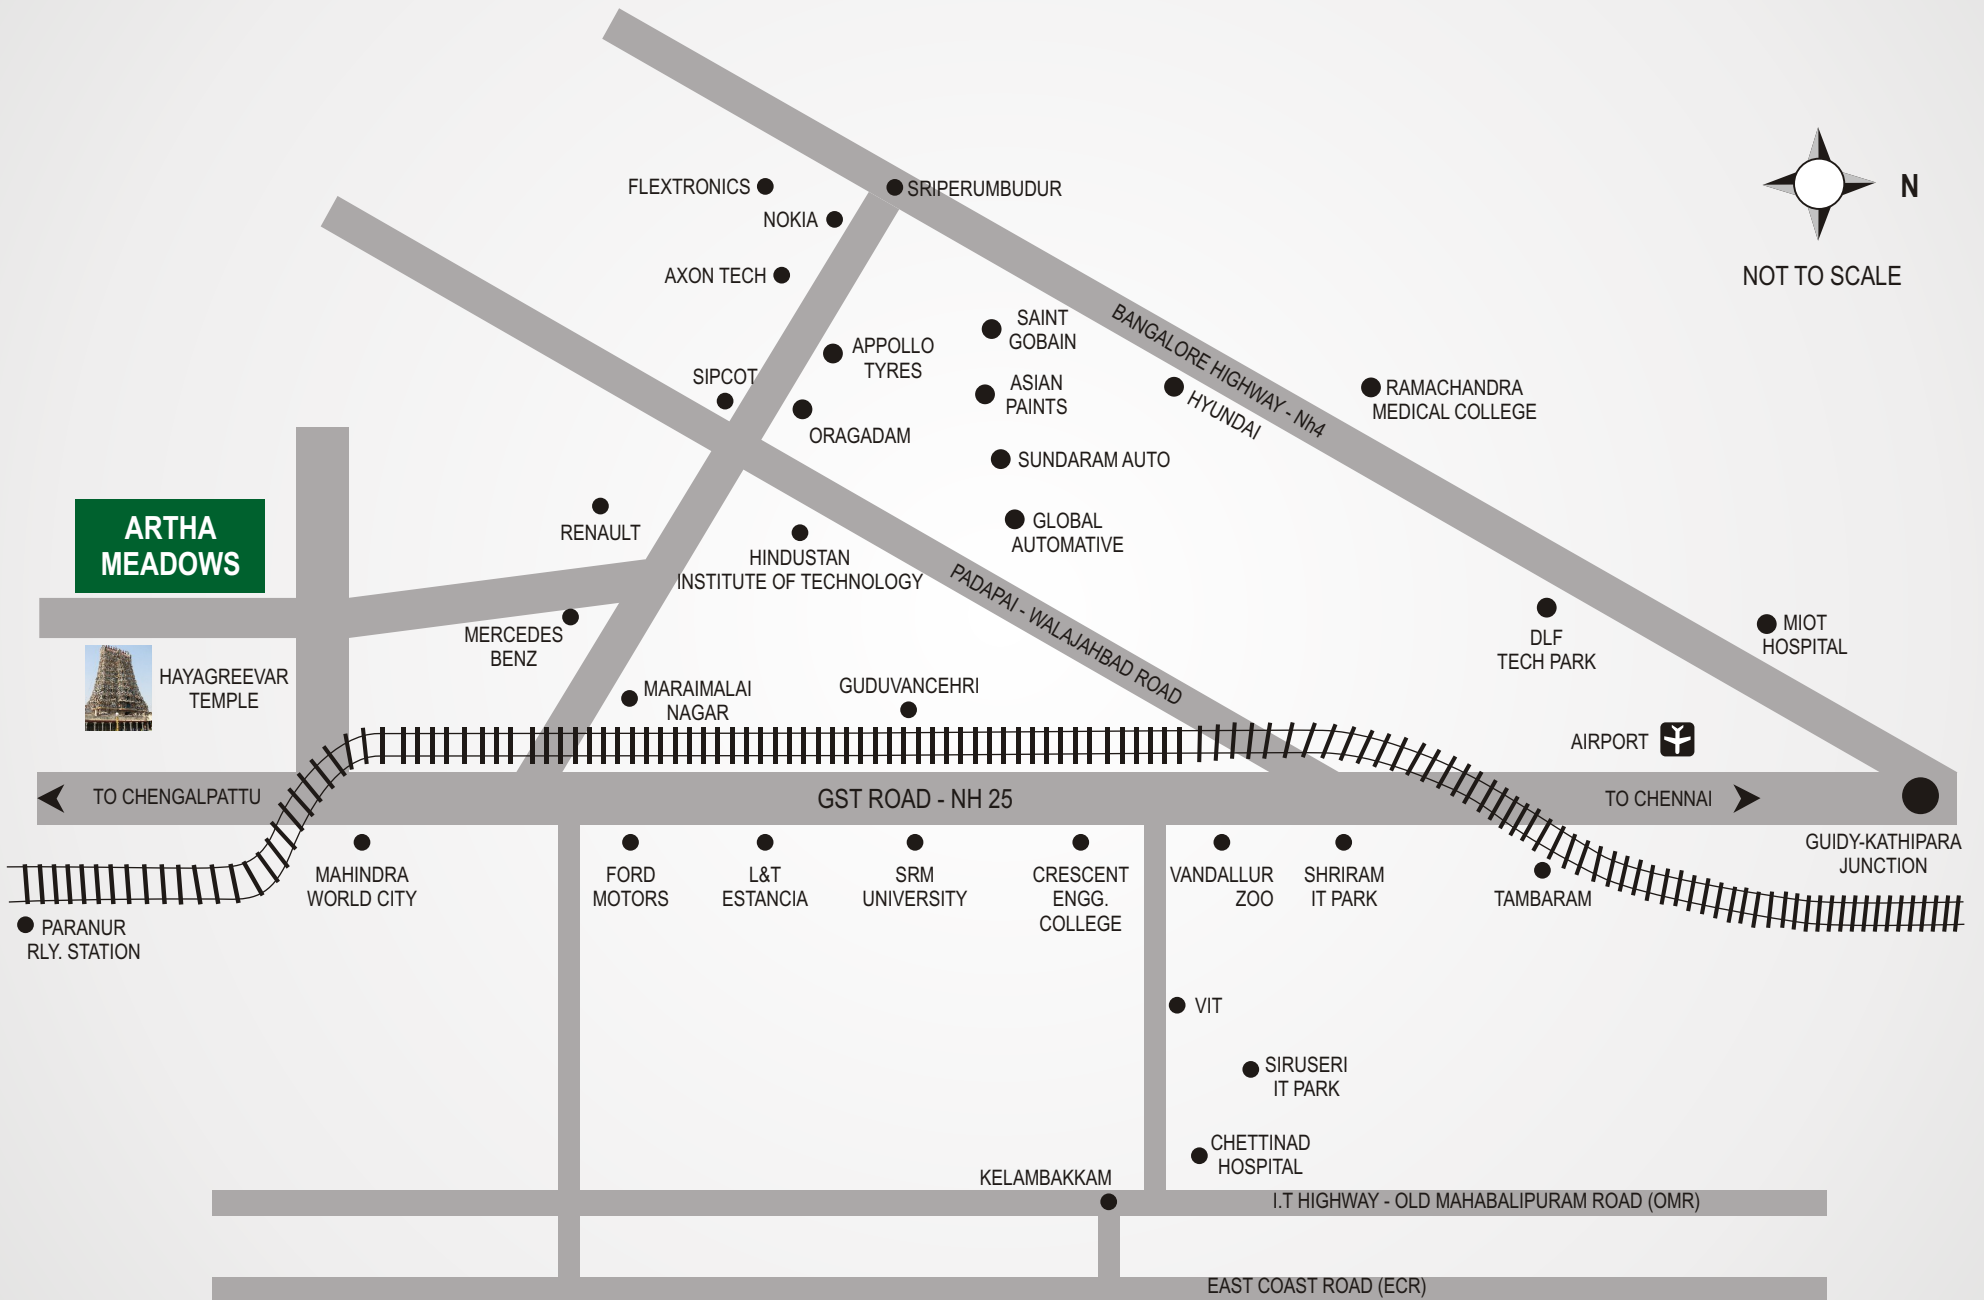

ARTHA MEADOWS - LOCATION MAP

NOT TO SCALE

ARTHA MEADOWS

HAYAGREEVAR TEMPLE

TO CHENGALPATTU

GST ROAD - NH 25

AIRPORT

TO CHENNAI

GUIDY-KATHIPARA JUNCTION

● PARANUR RLY. STATION

● MAHINDRA WORLD CITY

● FORD MOTORS

● L&T ESTANCIA

● SRM UNIVERSITY

● CRESCENT ENGG. COLLEGE

● VANDALLUR ZOO

● SHRIRAM IT PARK

● TAMBARAM

● VIT

● SIRUSERI IT PARK

● CHETTINAD HOSPITAL

KELAMBAKKAM

I.T HIGHWAY - OLD MAHABALIPURAM ROAD (OMR)

EAST COAST ROAD (ECR)